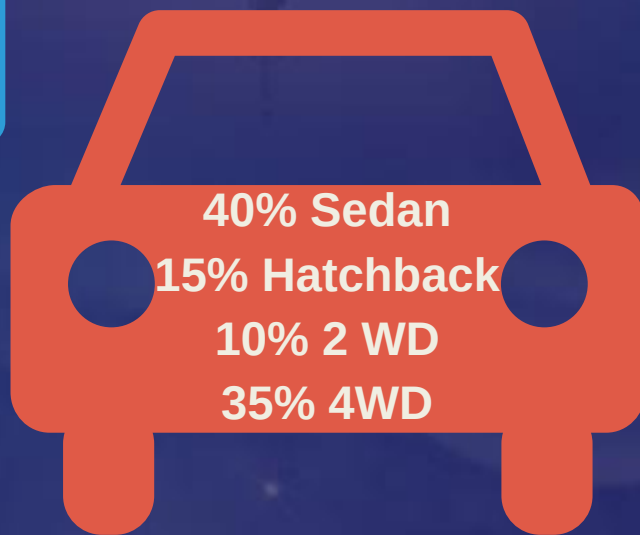

98% live in Houses, Townhouses or Clusters