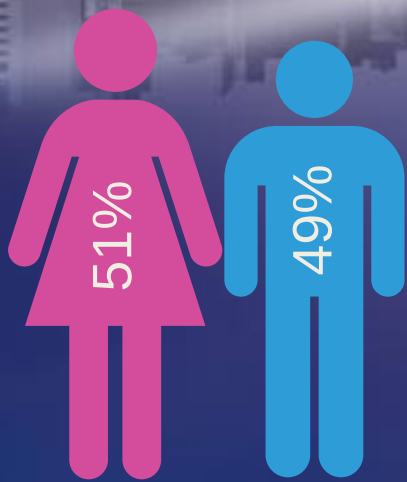

MULTI
AWARD
WINNING
STATION

RAISED OVER

28 000 000

FOR COMMUNITY
CHARITIES

9900

4018

Call us. Let's explore your possibilities. 010 140 4090

About our Listeners